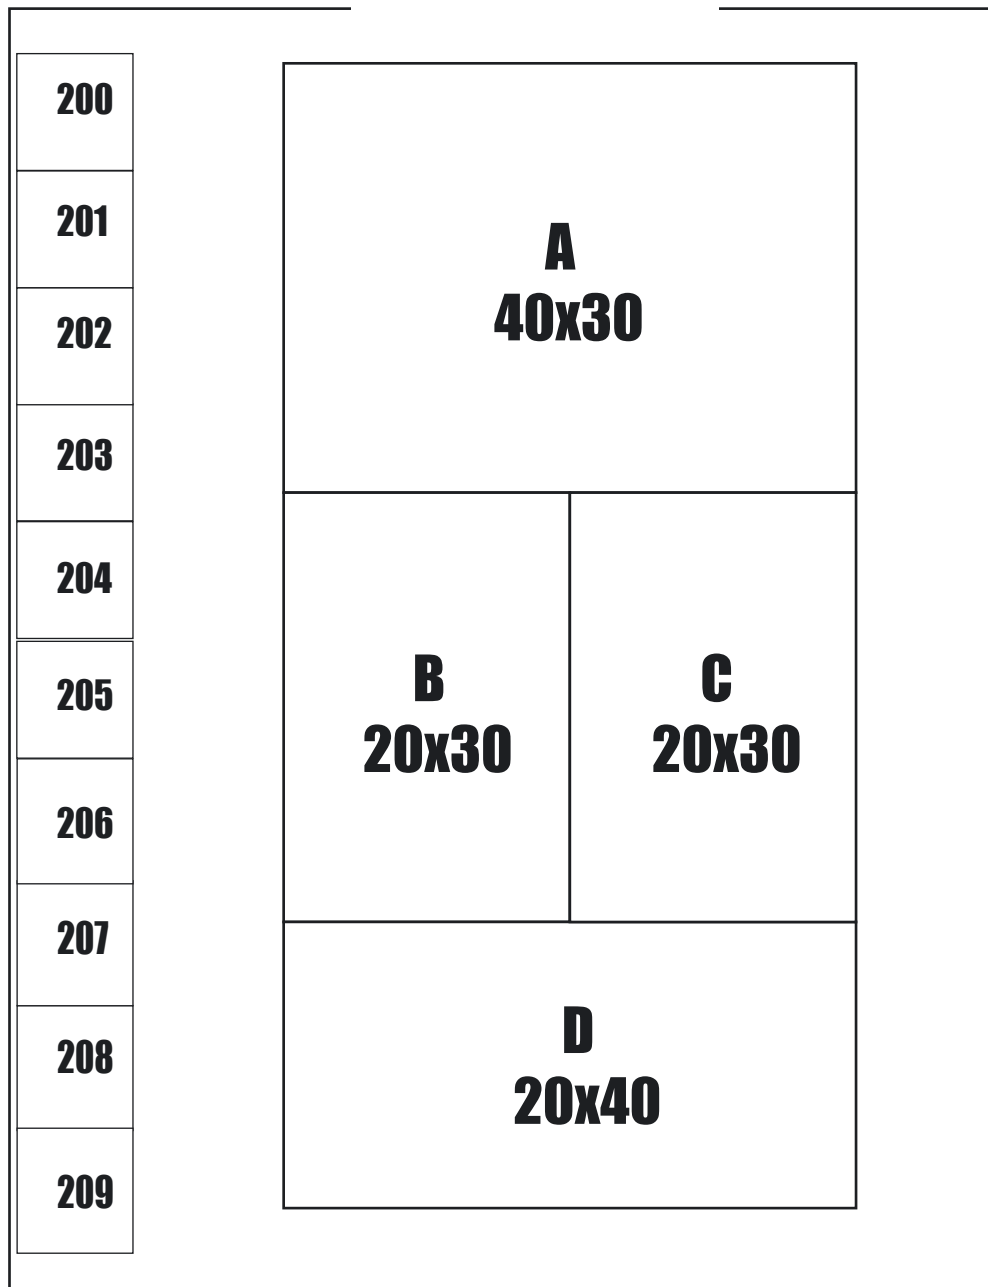

2025 Virginia FARM SHOW BUILDING 1

154

Over Head Door
12w x 14h

Large Door 16'x20'

Large Door 16'x20'

Large Door
10w x 14h

2025

Building 2 (Heated Tent)

Entrance

Entrance

2025 Virginia FARM SHOW Building 3