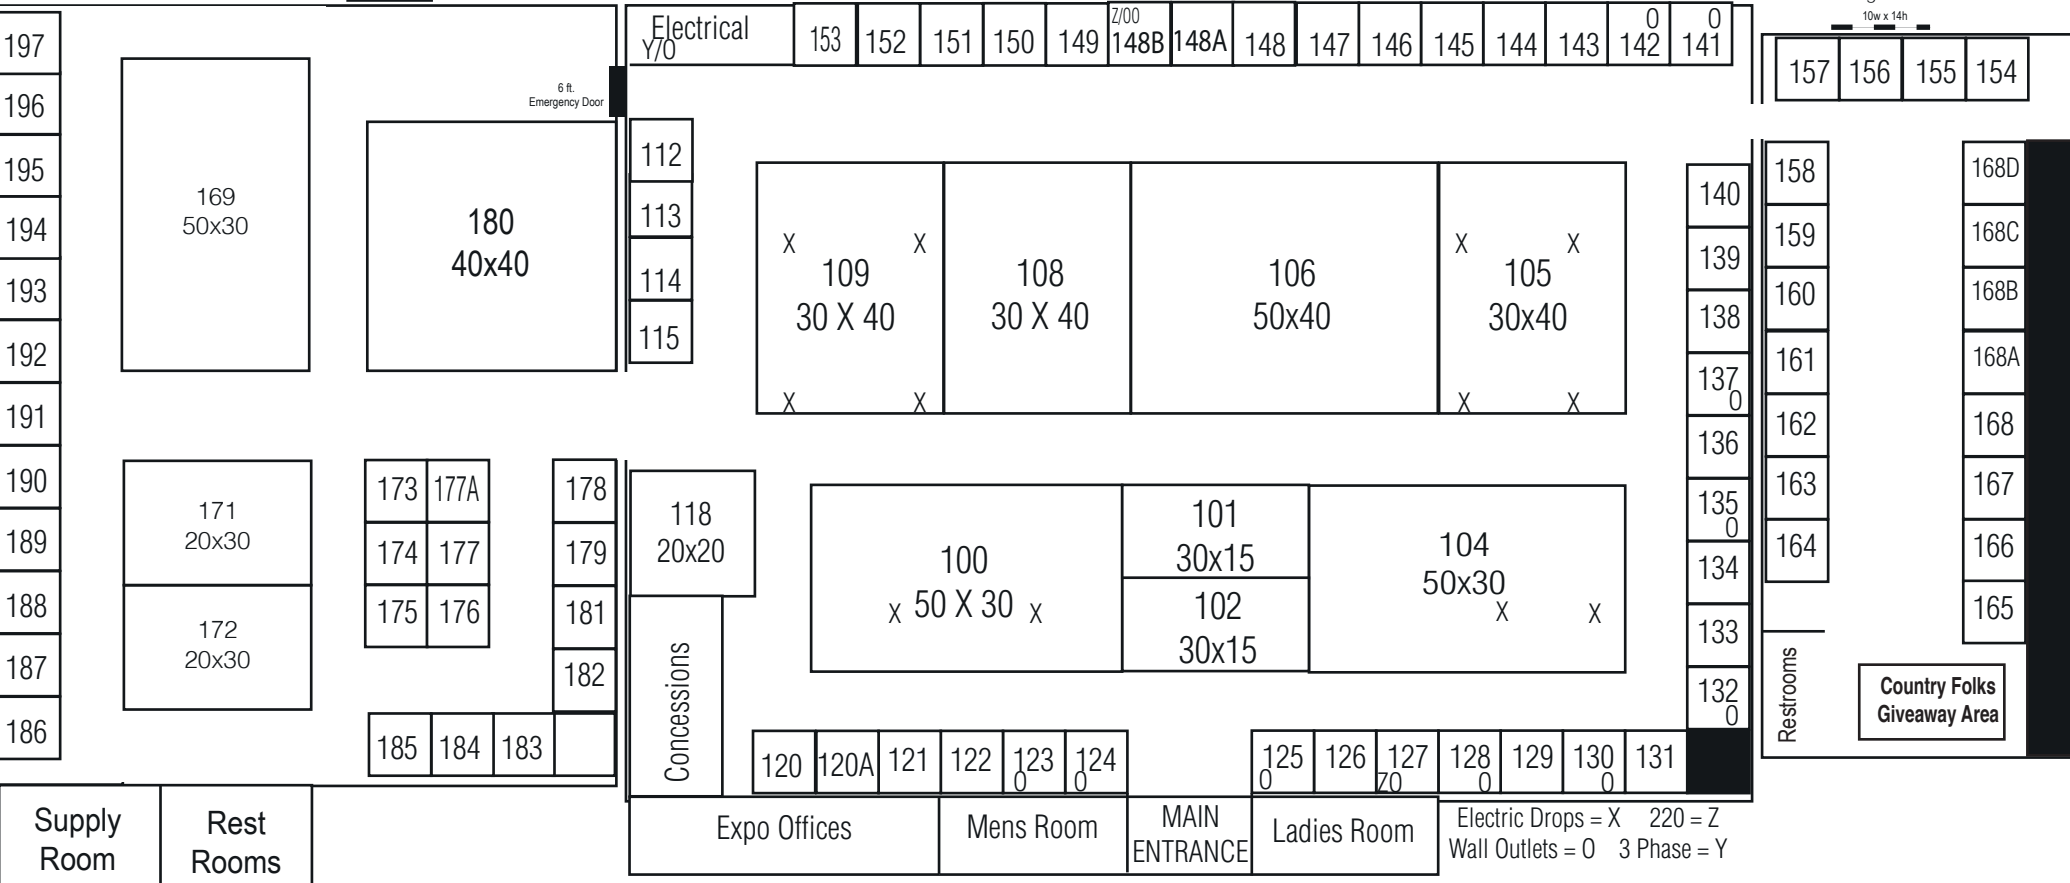

2025 Virginia FARM SHOW BUILDING 1

154

Over Head Door
12w x 14h

Large Door 16'x20'

Large Door 16'x20'

Large Door
10w x 14h

2025

Building 2 (Heated Tent)

Entrance

Entrance

2025 Virginia FARM SHOW Building 3