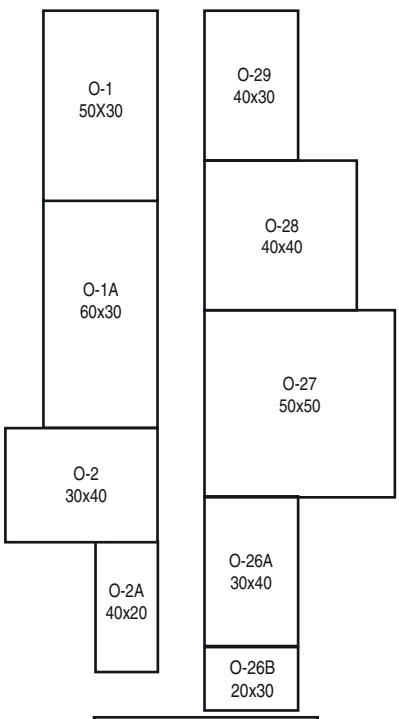

2026 Virginia FARM SHOW Overview

Truck Corral

BUILDING 1

BB
40x20

Heated Tent 2

PARKING AREA

BUILDING 3

SKID STEER RODEO AREA

O-32
40x20

O-21
40x20