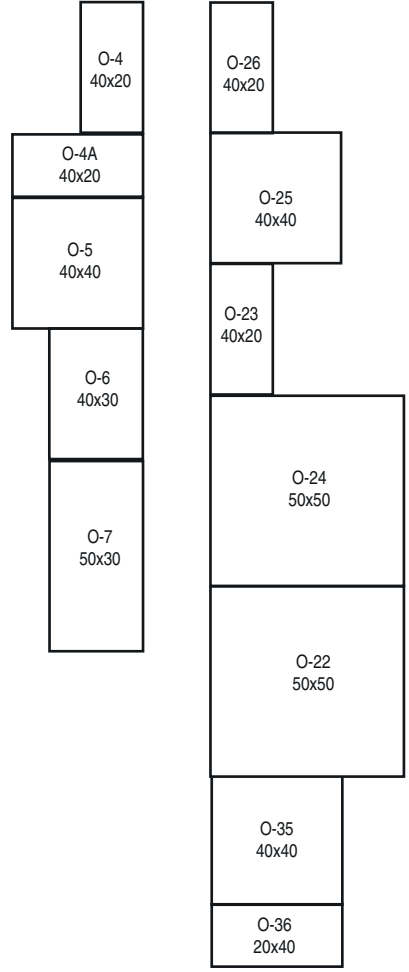

2026 Virginia FARM SHOW Overview

Truck Corral

BUILDING 1

BB
40x20

Heated Tent 2

PARKING AREA

BUILDING 3

SKID STEER RODEO AREA

O-32
40x20

O-21
40x20